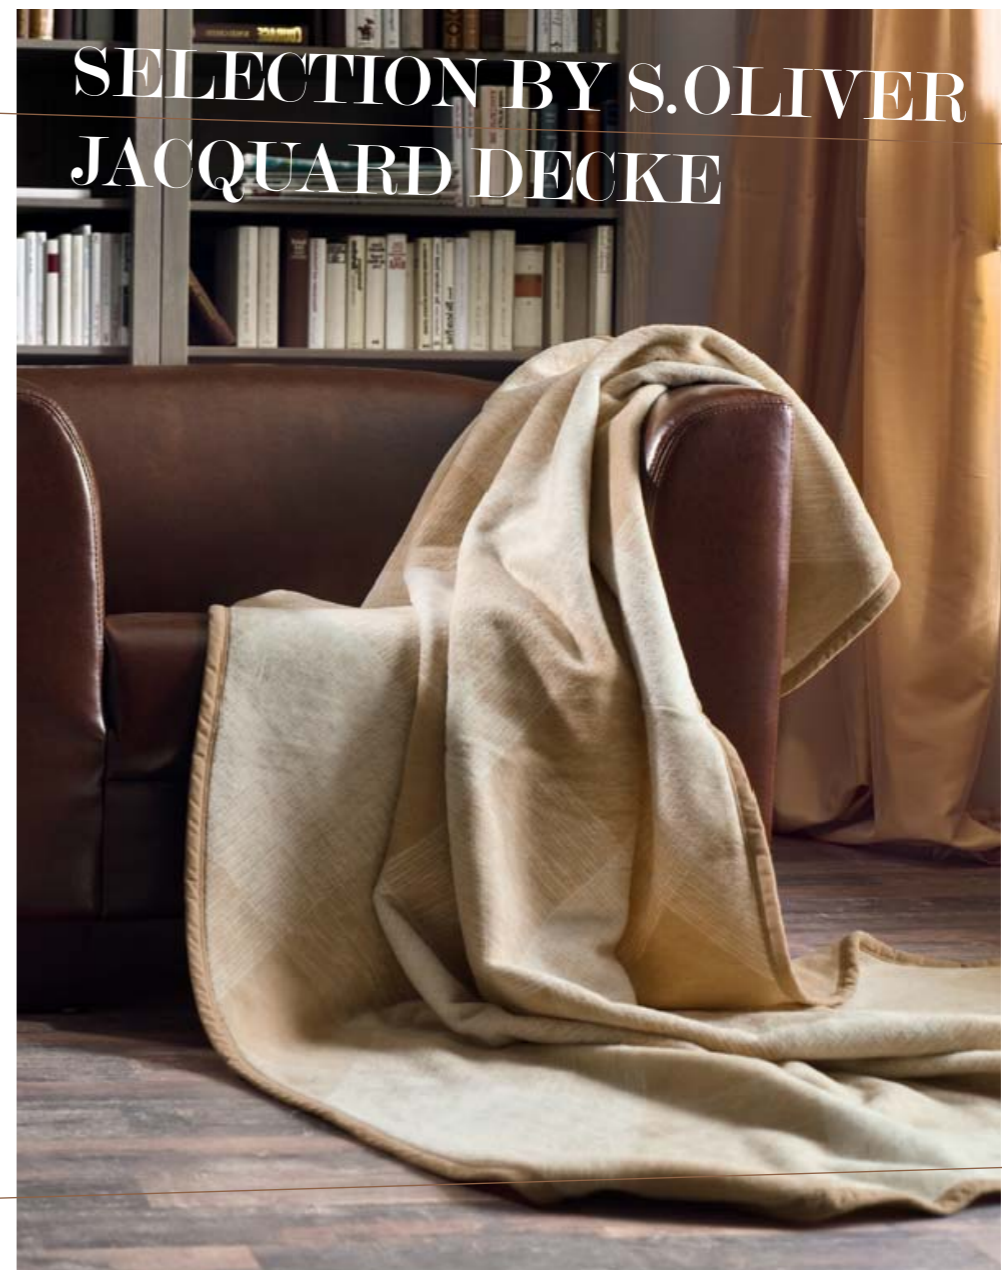

Größen | sizes:
80 x 80/135 x 200 cm(s)
80 x 80/155 x 220 cm(s)

SELECTION
by s.Oliver

SELECTION BY S.OLIVER JACQUARD DECKE

SELECTION BY S.OLIVER JACQUARD BLANKET
DESSIN 0894/FB./COL. 300

Perlon-Veloursband-Einfassung | 60 % Baumwolle/40 % Dralon
velour binding | 60 % cotton/40 % acrylic